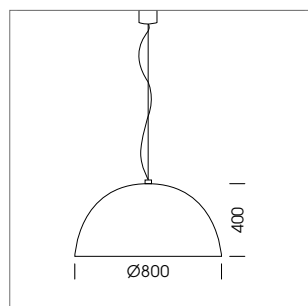

Pendiro QT LED

LIGHTING TECHNOLOGY

Colour code	927	830	835
Colour rendering index	> 90	> 80	> 80
Luminaire luminous flux [lm]	2,330	2,890	2,940
System wattage [W]	23	23	23
Luminaire luminous efficacy [lm/W]	101	126	128
Reflector	Flood	Flood	Flood
Beam angle	44°	44°	44°

LUMINAIRE

Diameter	800 mm
Height	400 mm
Material	aluminium
Weight	8.5 kg
Attachment options	Ceiling mounting, track mounting
Suspension (steel cable)	3.0 mm
Cable lengths	1.5 . 3 . 6 m

LUMINAIRE COLOURS

outside (matt)	black	RAL 9005
inside (glossy)*	traffic yellow	RAL 1023
	traffic blue	RAL 5017
	yellow green	RAL 6018
	traffic red	RAL 3020
	pure white	RAL 9010

* further RAL colours and coatings on request

All data are typical values. System features may change with product improvements due to technical advances.

Decorative suspended luminaire with integrated LED lighting head, black, incl. translucent acrylic cylinder for homogeneous illumination of the inner surface, passive cooling, rated lamp lifetime of the LEDs L80 / B10 > 50,000 h, chromaticity point tolerance 2 SDCM (initial), reflector 99.99% high-purity aluminium in MIRO Silver®, rotation-symmetrical reflector with circular light distribution pattern, segmented and faceted, glass cover, up to 2.5 KV interference resistance, shade made of painted aluminium, power feed cable and canopy in black, steel cable hanging set, 28 ventilation openings (Ø 5mm) concentric circular arrangement, attachment variants: track canopy/surface-mounted canopy including driver, 220-240 V / 50-60 Hz, 600 mA, SELV, max. 70 luminaires per circuit (B16A fuse)

COLOUR CODE

927 830 835