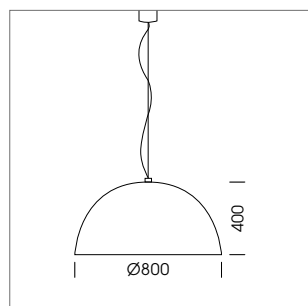

## LUMINAIRE

Diameter	800 mm
Height	400 mm
Material	aluminium
Weight	8.0 kg
Attachment options	Ceiling mounting, track mounting
Suspension (steel cable)	3.0 mm
Cable lengths	1.5 . 3 . 6 m

All data are typical values. System features may change with product improvements due to technical advances.

Decorative suspended luminaire, bulb holder E27 230 V / max. 150 W, metal trim ring (Ø 95 mm) around bulb holder, double-insulated cabling, clamping device on cable ends if feed cable > 80 mm, shade made of painted aluminium, power feed cable and canopy black, 28 ventilation openings (Ø 5 mm) concentric circular arrangement, attachment variants: track adapter/surface-mounted canopy

## LUMINAIRE

Diameter	800 mm
Height	400 mm
Material	aluminium
Weight	8.5 kg
Attachment options	Ceiling mounting, track mounting
Suspension (steel cable)	3.0 mm
Cable lengths	1.5 . 3 . 6 m