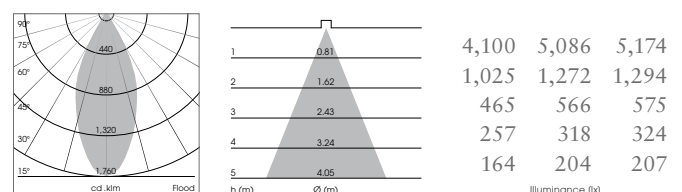

COLOUR CODE

927 830 835